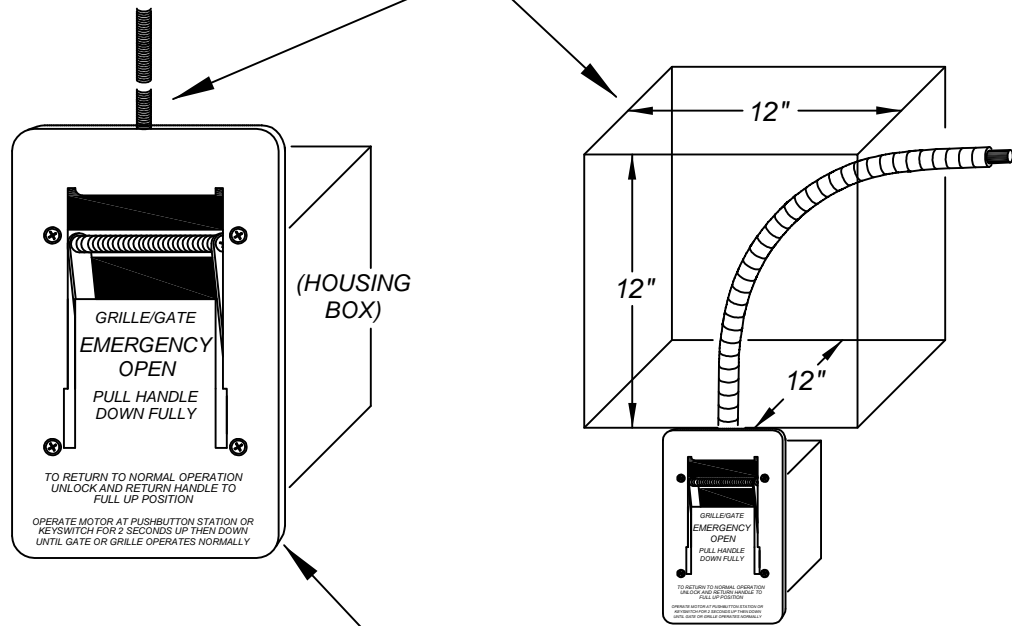

## ROLLING CLOSURE ELECTRIC OPERATOR EMERGENCY RELEASE INSTALLATION

CABLE WILL NOT TRAVEL IF KINKED OR TURNED TOO SHARPLY. PLEASE LEAVE APPROX. 1 CU. FT. SPACE TO ACCOMODATE... AND TEST WELL BEFORE FINISHING THE WALL AROUND THE PULL STATION!

FACE PLATE MUST BE INSTALLED DIRECTLY TO THE HOUSING BOX BEHIND (AS SHIPPED) OR THE RELEASE WILL NOT WORK... LEAVE NO SPACE BETWEEN THEM!