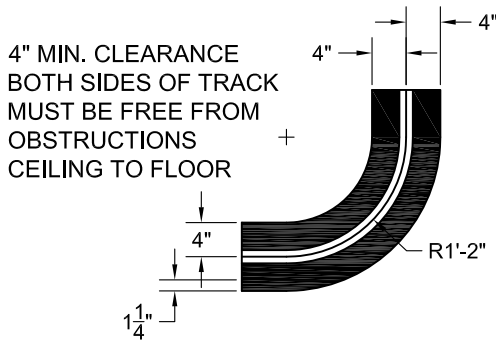

SLIDING GRILLE POCKET REQUIREMENTS

NOTES:

HEADER MUST SUPPORT
CONCENTRATED WEIGHT
OF STACKED GRILLE.

IF A POCKET DOOR IS
USED, THE DOOR MUST NOT
OBSTRUCT THE ENTRY
DIMENSION GIVEN.

FOR ESTIMATING **POCKET SIZE**
TAKE **20%** OF THE OVERALL
GRILLE LENGTH