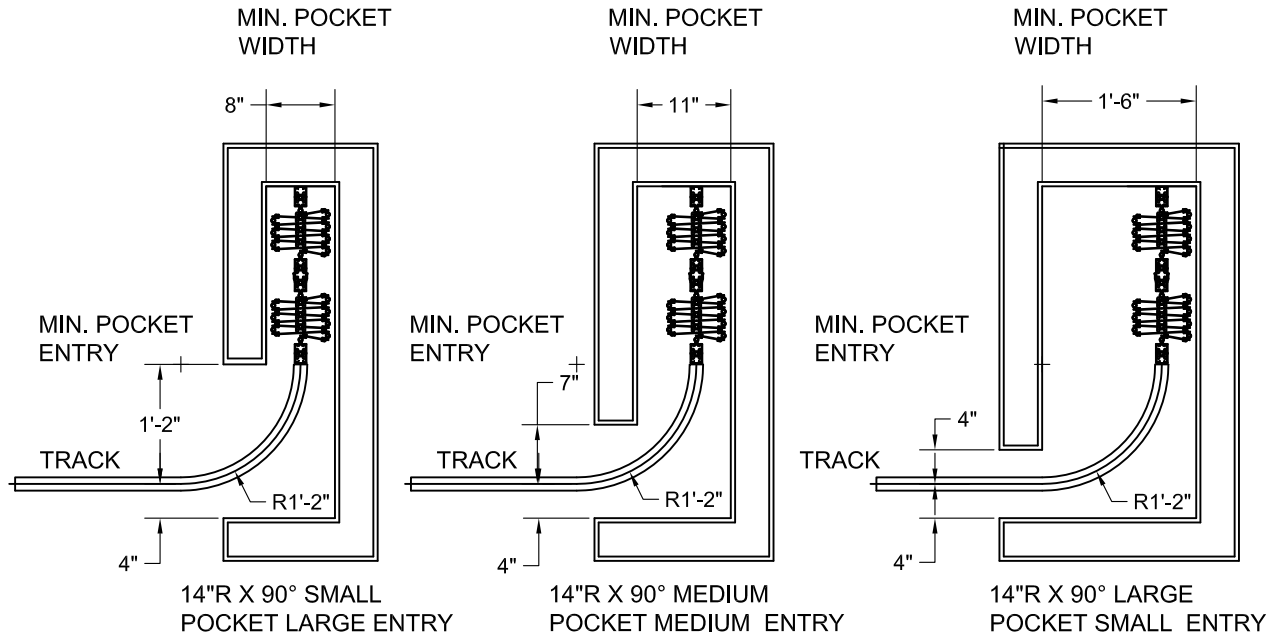

SLIDING GRILLE POCKET REQUIREMENTS

NOTES:

HEADER MUST SUPPORT
CONCENTRATED WEIGHT
OF STACKED GRILLE.

IF A POCKET DOOR IS
USED, THE DOOR MUST NOT
OBSTRUCT THE ENTRY
DIMENSION GIVEN.

FOR ESTIMATING **POCKET SIZE**
TAKE **20%** OF THE OVERALL
GRILLE LENGTH