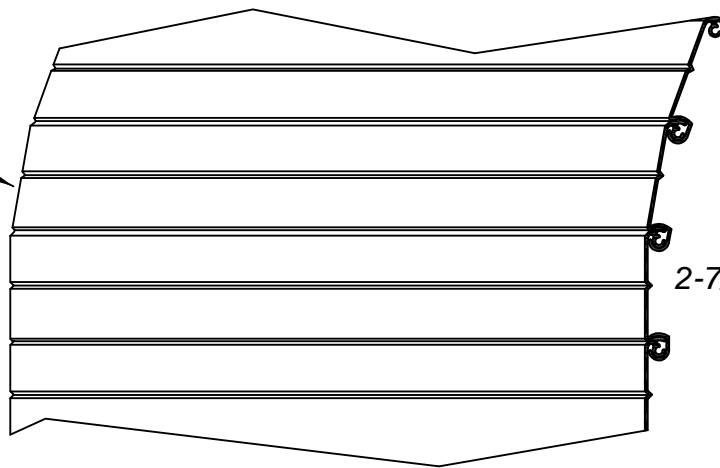

ROLLING CLOSURE  
CURTAIN

ALUMINUM SHUTTER  
CLOSURE CURTAIN

FULL WIDTH  
INTERLOCKING  
ALUMINUM SLATS

2-7/16" BETWEEN  
HINGE  $\odot$

ALUMINUM  
ROLLING SHUTTER