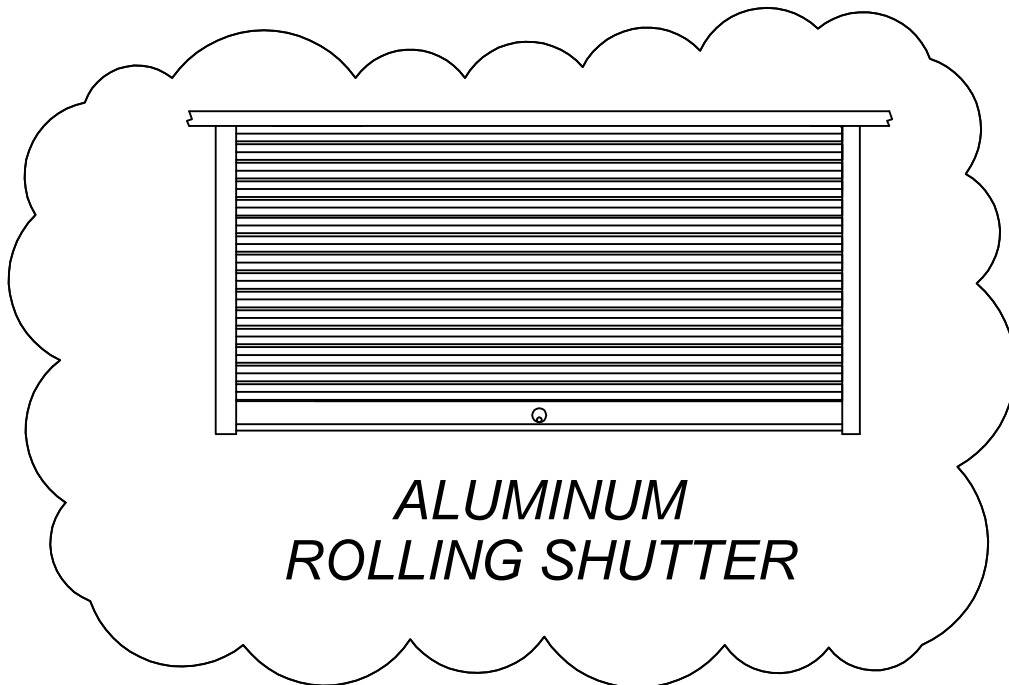

ROLLING CLOSURE  
CURTAIN

ALUMINUM SHUTTER  
CLOSURE CURTAIN

FULL WIDTH  
INTERLOCKING  
ALUMINUM SLATS

2-7/16" BETWEEN  
HINGE  $\odot$

ALUMINUM  
ROLLING SHUTTER